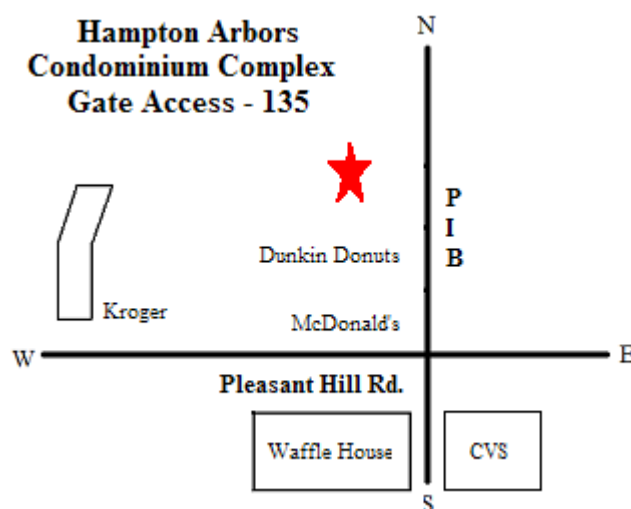

Services Offered:

- 24 hour Stringing
- Ball Machine Rental

NOW ACCPETING ENROLLMENT FOR
SUMMER CAMP

www.topshelftennis.com

Duluth, GA

For more information please contact:
Jonathan D. Kerch, Mobile: + 16784515702
info@topshelftennis.com